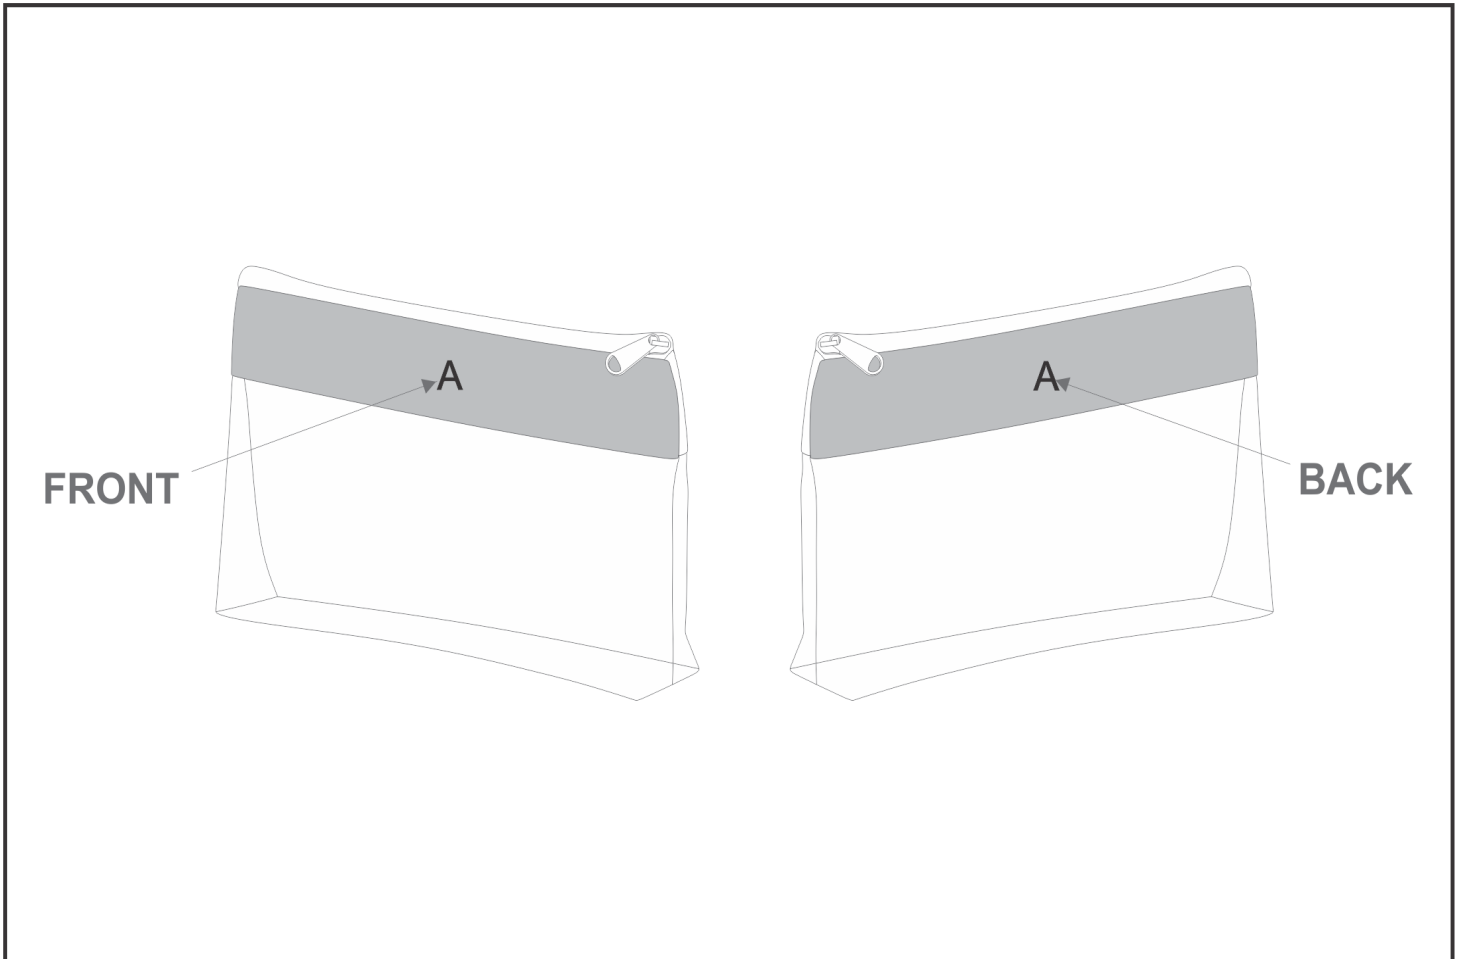

BC-HP-35-G

Hoppla Cairo Cosmetic Bag

Need to know:

Includes 1-Position Sublimation (setup fees apply)

- Please Note: We cannot guarantee 100% logo Alignment on all Brandable Panels.

Branding Options:

Position	Branding Method (Branding Code)	No. of Colours	Dimension
A	Custom Sublimation A (CPSUB-A)	Full Colour	262mm wide x 123mm high